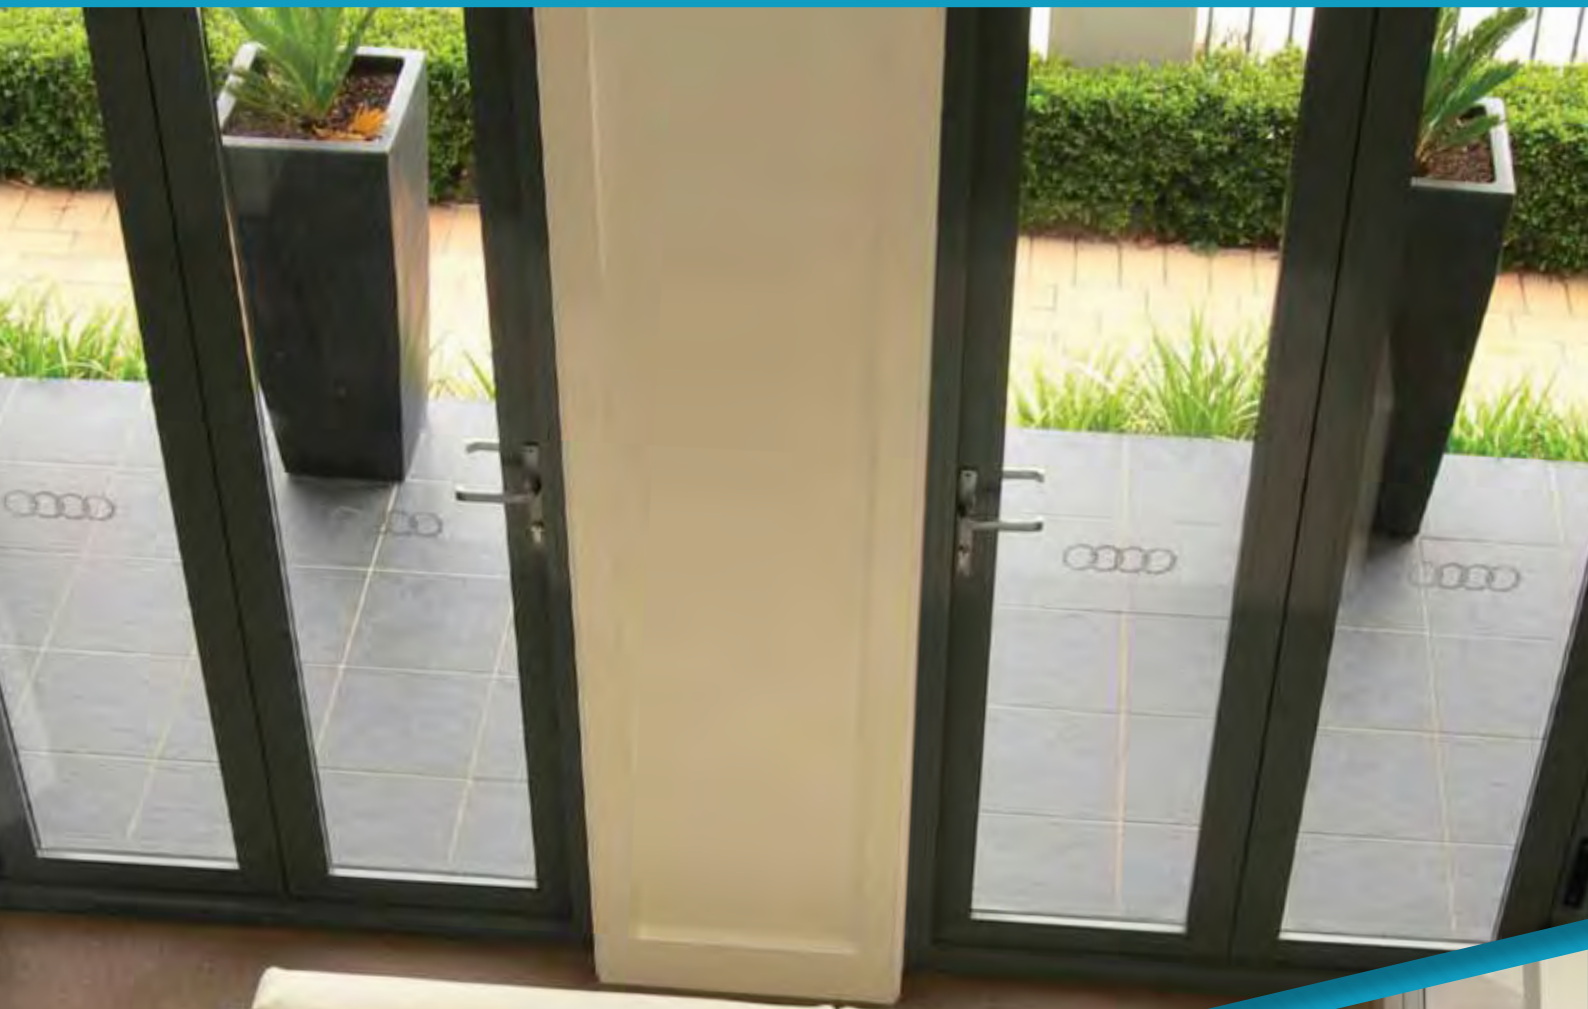

## Bi-Fold Doors

ALUMINIUM DOORS – VIC

Bring the outdoors in –  
Indoor/Outdoor entertaining made  
easy by maximising living space.

Note: Single active leaf option is available in certain configurations please consult your nearest sales office for further information. Bi-Folds open out only.

Even numbered door opening one way will not have a lead door. Cannot be accessed from the outside.

### Features

- 100mm perimeter frame.
- Centor eclipse hardware for ease of operation.
- High performance seals for exposed locations.
- Jamb Pivots designed for easy adjustment of doors without having to remove the door panels.

- A wide variety of panel configuration to suit most floor plan layouts.
- Options available subject to weather exposure limitations.