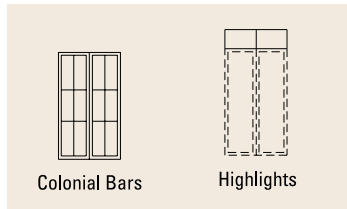

Size Range (n1-n5)

2140	2100	STUD OPENING	910	910	1270	1510	1870
		BRICKS	3½	3½	5	6	7½
		DOOR	850	850	1210	1450	1810
			DFD2109L	DFD2109R	DFD2112	DFD2115	DFD2118

2140	2100	STUD OPENING	1510	1870	2110	2470	2710	3070
		BRICKS	6	7½	8½	10	11	12½
		DOOR	1450	1810	2050	2410	2650	3010
		850	916	1210	1210	1450	1450	
		DFS2115L	DFS2118L	DFS2121	DFS2124	DFS2127	DFS2130	

Note: Arch head highlights, fixed and Awning Window highlights, fixed glass sidelights, Awning or Double Hung coupled sidelights are available options.

* Screen Doors and barrier grilles are also available in some areas. Check local sales office.

* Some features and options may vary from state to state, please check with your local Dowell representative.

Optional Alternatives

Features

- Durable low maintenance, easy-clean aluminium profiles.
- Glass jacking screws to prevent door sag.
- Exclusive heavy duty hinges.
- Concealed door bolts for improved security and aesthetics.

- Products available in Double Glazed configurations in some states.*
- Available as opening in or opening out. Open in sill, not water rated.

Hardware Options

- Keyed Handle Set fitted as standard.
- Satin Chrome.